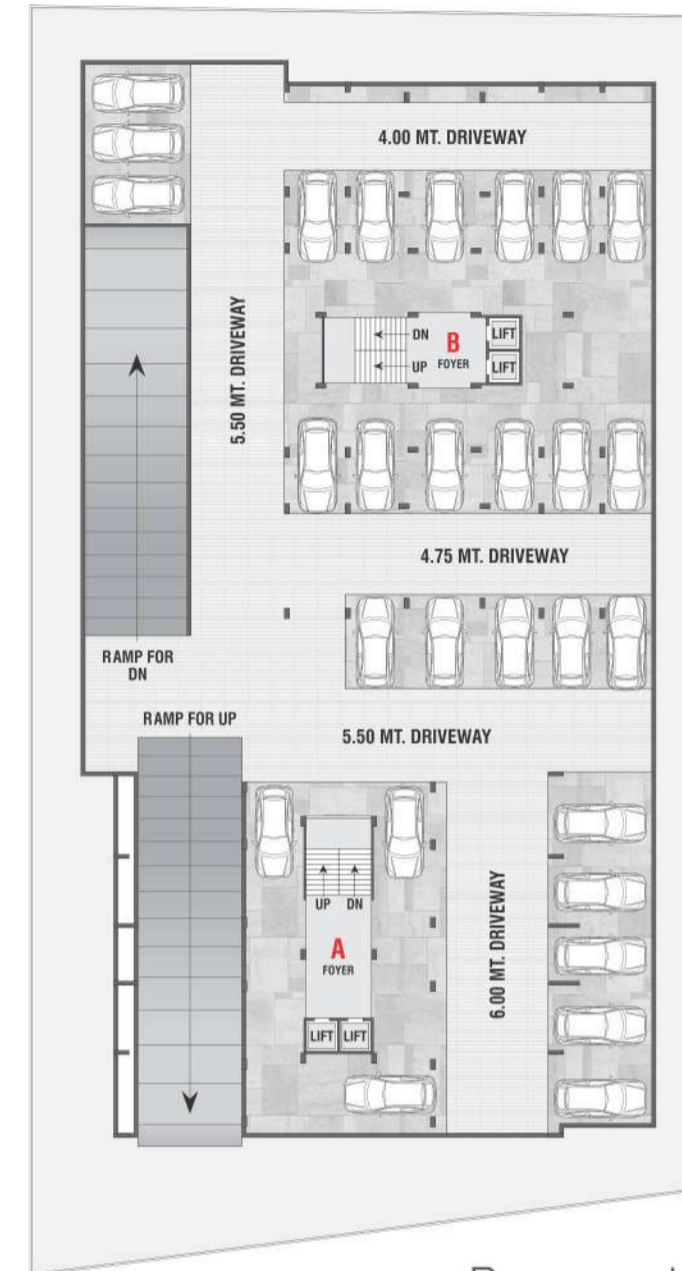

3BHK
LUXURIOUS
LIVING

Typical
Floor Plan

RADHE HELIOS
majestic living with liveliness

Basement I

Two Level Basement Parking

Basement II